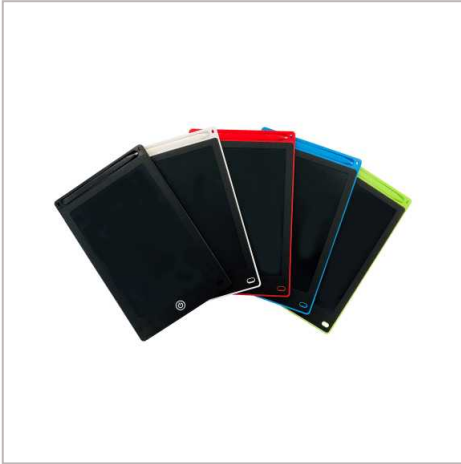

Erasable Memo Pad

OUR ERASABLE MEMO PAD IS THE NEW INNOVATIVE DESKTOP PRODUCT TO REPLACE YOUR PAPER NOTEPAD. SIMPLY WRITE YOUR NOTE ON THE SCREEN AND ONCE NOT NEEDED CAN BE ERASED WITH THE CLICK OF A BUTTON. THE LIGHTWEIGHT LCD WRITING SCREEN IS DESIGNED TO FEEL JUST LIKE WRITING ON PAPER. LOCKING SWITCH IF YOU DON'T WANT YOUR MESSAGE TO BE ERASED. AVAILABLE IN 5 STANDARD COLOURS: BLACK, WHITE, RED, BLUE & GREEN. COMPLETE WITH STYLUS FOR WRITING. SUPPLIED IN STANDARD BOX PACKAGING. MINIMUM JUST 100PCS.

BRANDING METHOD	Pad Printed
MATERIAL	ABS
COLOURS	Black, Blue, Green, Pink, Red & White
SIZE	4.4" - 116mm x 88mm or 8.5" - 225mm x 145mm
PRINT AREA	30mm x 15mm (Based on 4.4") or 50mm x 20mm (Based on 8.5")
UNIT WEIGHT	0.11kg
MOQ	100
PACKING	Individually Poly Bagged (Based on 4.4") or Standard Box (Based on 8.5")
CARTON QUANTITY	200pcs (Based on 4.4") or 100pcs (Based on 8.5")
CARTON WEIGHT	8kg (Based on 4.4") or 11kg (Based on 8.5")
CARTON DIMENSIONS	52x31.5x23.5cm
ARTWORK	Required in any vectorised file format
PRODUCTION PROOF	Visuals supplied within 24 hours
PRE PRODUCTION SAMPLE	Approx 2 weeks from artwork approval
BULK TURNAROUND	Approx 3-4 weeks from artwork approval
COMMODITY CODE	3926100000
COUNTRY OF MANUFACTURE	China