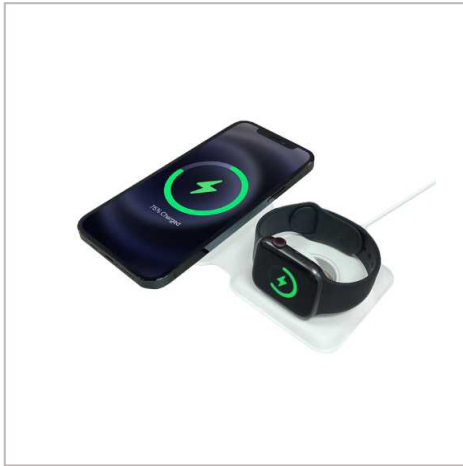

MagSafe Duo Wireless Charger

MAGSAFE DUO WIRELESS CHARGER IS SUITABLE FOR IPHONE 12 SERIES AND NEWER MODELS. CHARGE YOUR PHONE AND YOUR APPLE WATCH AT THE SAME TIME. FOLDS IN HALF SO GREAT FOR ON THE GO. PRINTED WITH YOUR LOGO. WHITE COLOUR. MINIMUM 25PCS.

| | |
|------------------------|--|
| SIZE | 83.5mm x 76mm x 19mm |
| BRANDING METHOD | Printed |
| MATERIAL | ABS + PU |
| FITTING | USB to USB-C cable |
| COLOURS | White |
| PRINT AREA | 55mm x 55mm |
| UNIT WEIGHT | 0.135kg |
| MOQ | 25 |
| PACKING | Standard box with instructions |
| CARTON QUANTITY | 100pcs |
| CARTON WEIGHT | 14kg |
| CARTON DIMENSIONS | 54x32.5x26cm |
| ARTWORK | Required in any vectorised file format |
| PRODUCTION PROOF | Visuals supplied within 24 hours |
| PRE PRODUCTION SAMPLE | Approx 2 weeks from artwork approval |
| BULK TURNAROUND | Approx 3 weeks from artwork approval |
| COMMODITY CODE | 8543709990 |
| COUNTRY OF MANUFACTURE | China |